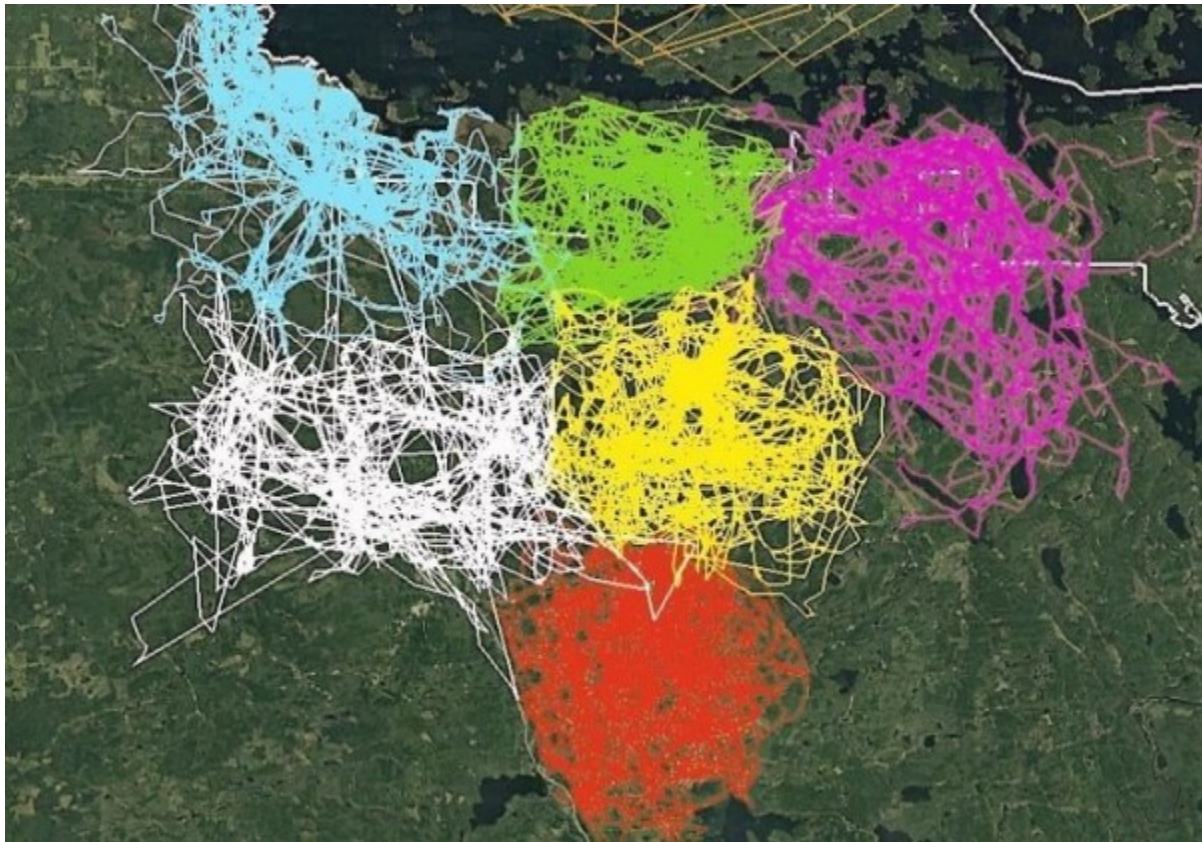

Maps not in your World Atlas

Tracking Of An Eagle Over A 20 Year Period

The States shown in Blue above Have A Smaller Population Than Los Angeles County shown in red.

50 Percent Of Canadians Live South Of The Red Line

All The Nations That Have To Be Combined To Be Equal To Brazil's Annual Homicides

These Two Areas of Africa Have Roughly Equal Populations

Light Pollution From Coast To Coast

PASSENGER RAILWAY NETWORKS 2020

Source: OpenTrainProject, https://travegeo.com/Open_Train_Project

Passenger Railway Network 2020

An Image Of GPS Tracking Of Multiple Wolves In Six Different Packs Around Voyageurs National Park Shows How Much The Wolf Packs Avoid Each Other's Range

How Much Snow Does It Usually Take To Cancel Schools?

You Can Fit the Entirety of Poland Into Texas And Still Be Able To Drive Around It

Out Of Service Railways

World's smallest country Vatican City (0.44 sq km) in red outline is smaller than the world's largest building by footprint Aalsmeer Flower Auction, Netherlands (0.52 sq km)