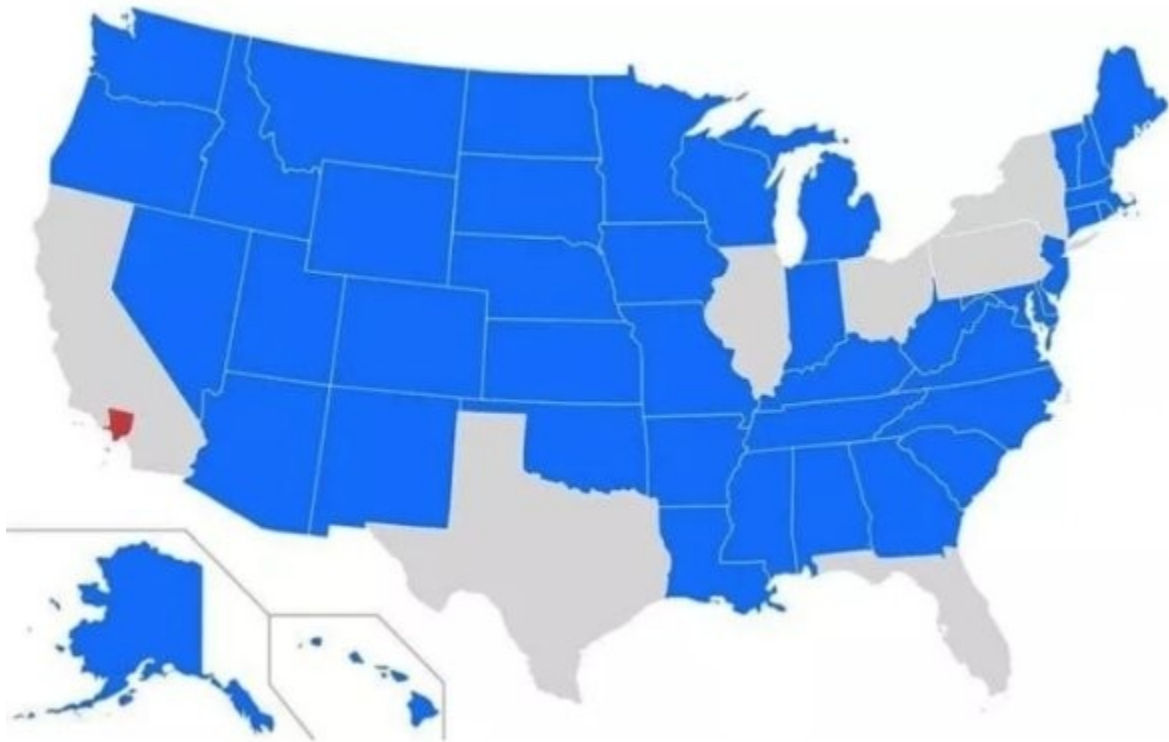

Maps not in your World Atlas

Tracking Of An Eagle Over A 20 Year Period

The States shown in Blue above Have A Smaller Population Than Los Angeles County shown in red.

50 Percent Of Canadians Live South Of The Red Line

The Biggest Non-Government Employer in Each State (for California it's the University of California)

Each section contains 10% of the world's population.

The Red and Orange Sections Have Equal Populations

All The Nations That Have To Be Combined To Be Equal To Brazil's Annual Homicides

These Two Areas of Africa Have Roughly Equal Populations

Light Pollution From Coast To Coast

PASSENGER RAILWAY NETWORKS 2020

Source: OpenTrainProject, https://travegeo.com/Open_Train_Project

Passenger Railway Network 2020

An Image Of GPS Tracking Of Multiple Wolves In Six Different Packs Around Voyageurs National Park Shows How Much The Wolf Packs Avoid Each Other's Range