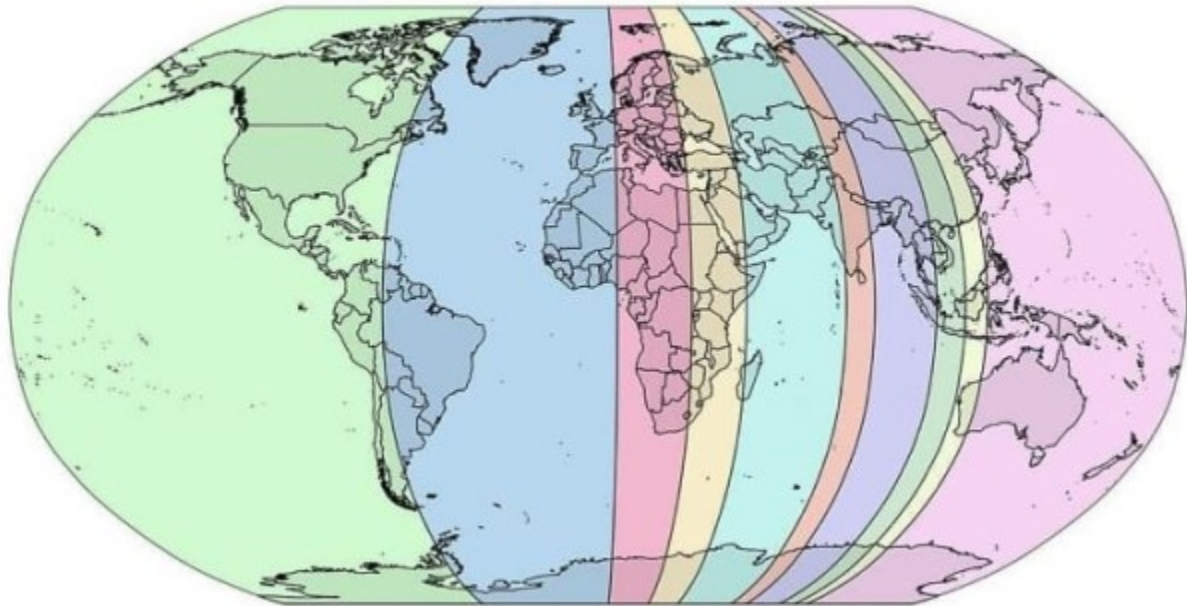

Maps not in your World Atlas

Tracking Of An Eagle Over A 20 Year Period

The States shown in Blue above Have A Smaller Population Than Los Angeles County shown in red.

50 Percent Of Canadians Live South Of The Red Line

The Biggest Non-Government Employer in Each State (for California it's the University of California)

Each section contains 10% of the world's population.

The Red and Orange Sections Have Equal Populations

All The Nations That Have To Be Combined To Be Equal To Brazil's Annual Homicides

These Two Areas of Africa Have Roughly Equal Populations

Light Pollution From Coast To Coast

PASSENGER RAILWAY NETWORKS 2020

How Much Snow Does It Usually Take To Cancel Schools?

You Can Fit the Entirety of Poland Into Texas And Still Be Able To Drive Around It

Out Of Service Railways

World's smallest country Vatican City (0.44 sq km) in red outline is smaller than the world's largest building by footprint Aalsmeer Flower Auction, Netherlands (0.52 sq km)